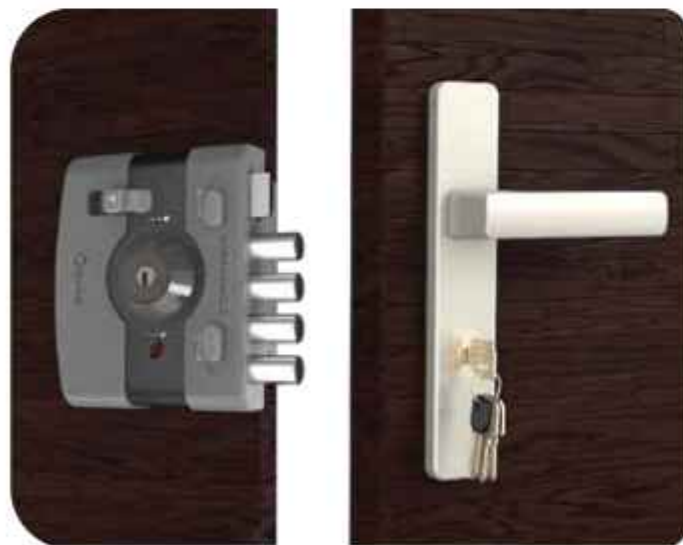

### 5. LOCK / UNLOCK SIGN INDICATOR

User-friendly color coordinated lock and unlock sign markings for easy user operation.

### 6. 1 MILLION KEY COMBINATIONS

Dimple key technology cylinder provide extra security and reduced risk of duplication with over 1 million combinations.

## 6 different variants

A range of reliable solutions for intra-home security

Q-MDS-232

- Reversible pull handle
- Outside key & inside knob operated

Q-MDS-233

- Reversible pull handle
- Both Side Key

Q-232