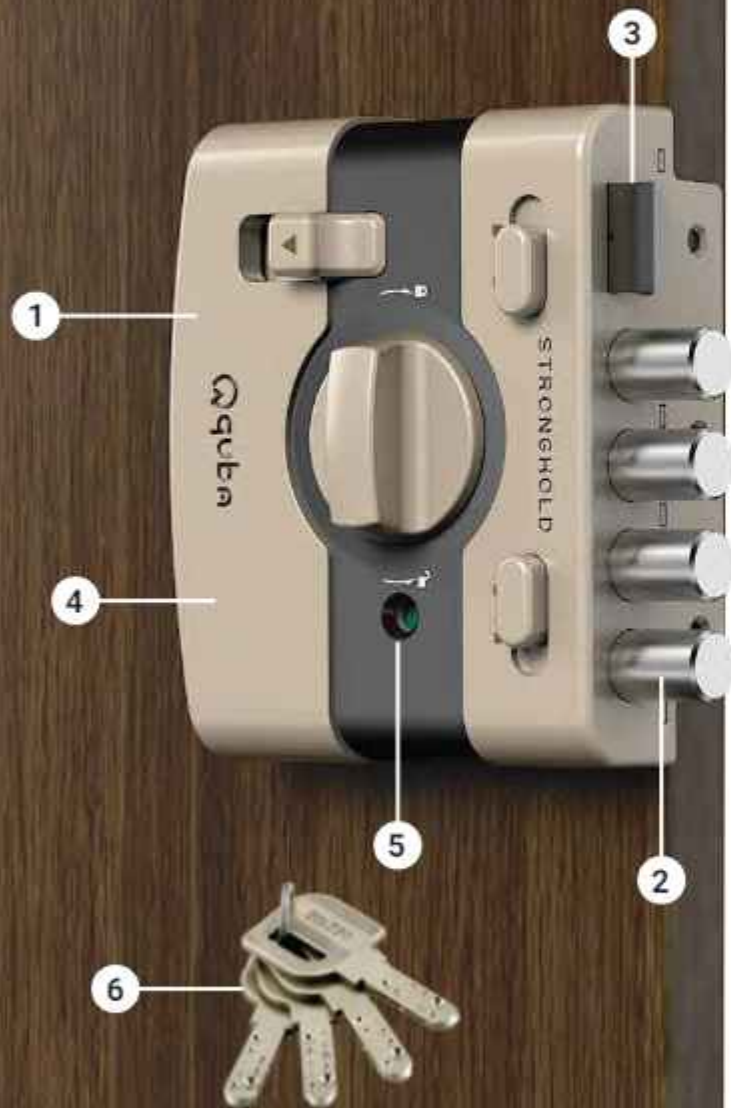

Solid build
Splendid design
Security assured

Q-MDS-232

Get invincible protection

Combining superior design engineering, immense body strength and neat aesthetics, Stronghold guarantees superior strength and security at both commercial and residential spaces.

1. ANTI-BURGLARY & STURDY DESIGN

Strong Zinc metal body and robust design offers the most advanced security system for intra-home safety.

2. 4 STAINLESS STEEL REINFORCED BOLTS

Grade 304 stainless steel reinforced bolts provides inherent strength to the doors.

3. REVERSIBLE LATCH INNOVATION

Reversible latch bolt mechanism make lock suitable for both inside and outside opening doors.

4. BUILT-IN ANTI-SLIP HANDLE

Ergonomic pull handle design leads to easy grip and better user operation.

5. LOCK / UNLOCK SIGN INDICATOR

User-friendly color coordinated lock and unlock sign markings for easy user operation.

6. 1 MILLION KEY COMBINATIONS

Dimple key technology cylinder provide extra security and reduced risk of duplication with over 1 million combinations.