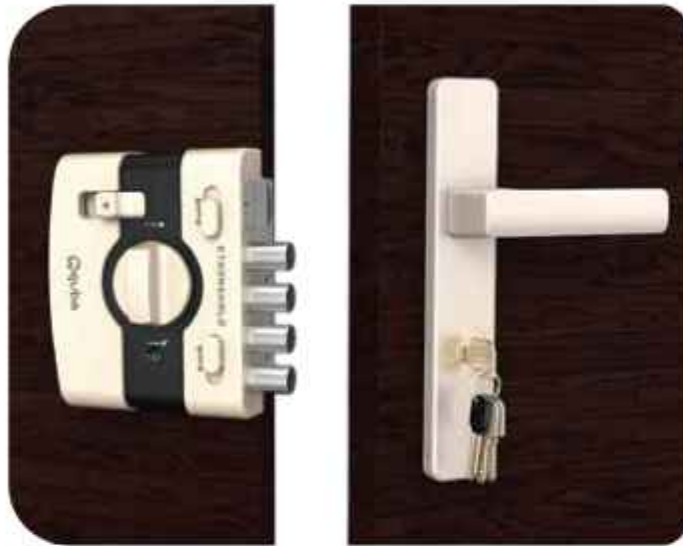

### 5. LOCK / UNLOCK SIGN INDICATOR

User-friendly color coordinated lock and unlock sign markings for easy user operation.

### 6. 1 MILLION KEY COMBINATIONS

Dimple key technology cylinder provide extra security and reduced risk of duplication with over 1 million combinations.

## 6 different variants

A range of reliable solutions for intra-home security

Q-MDS-232

- Reversible pull handle
- Outside key & inside knob operated

Q-MDS-233

- Reversible pull handle
- Both Side Key

Q-232