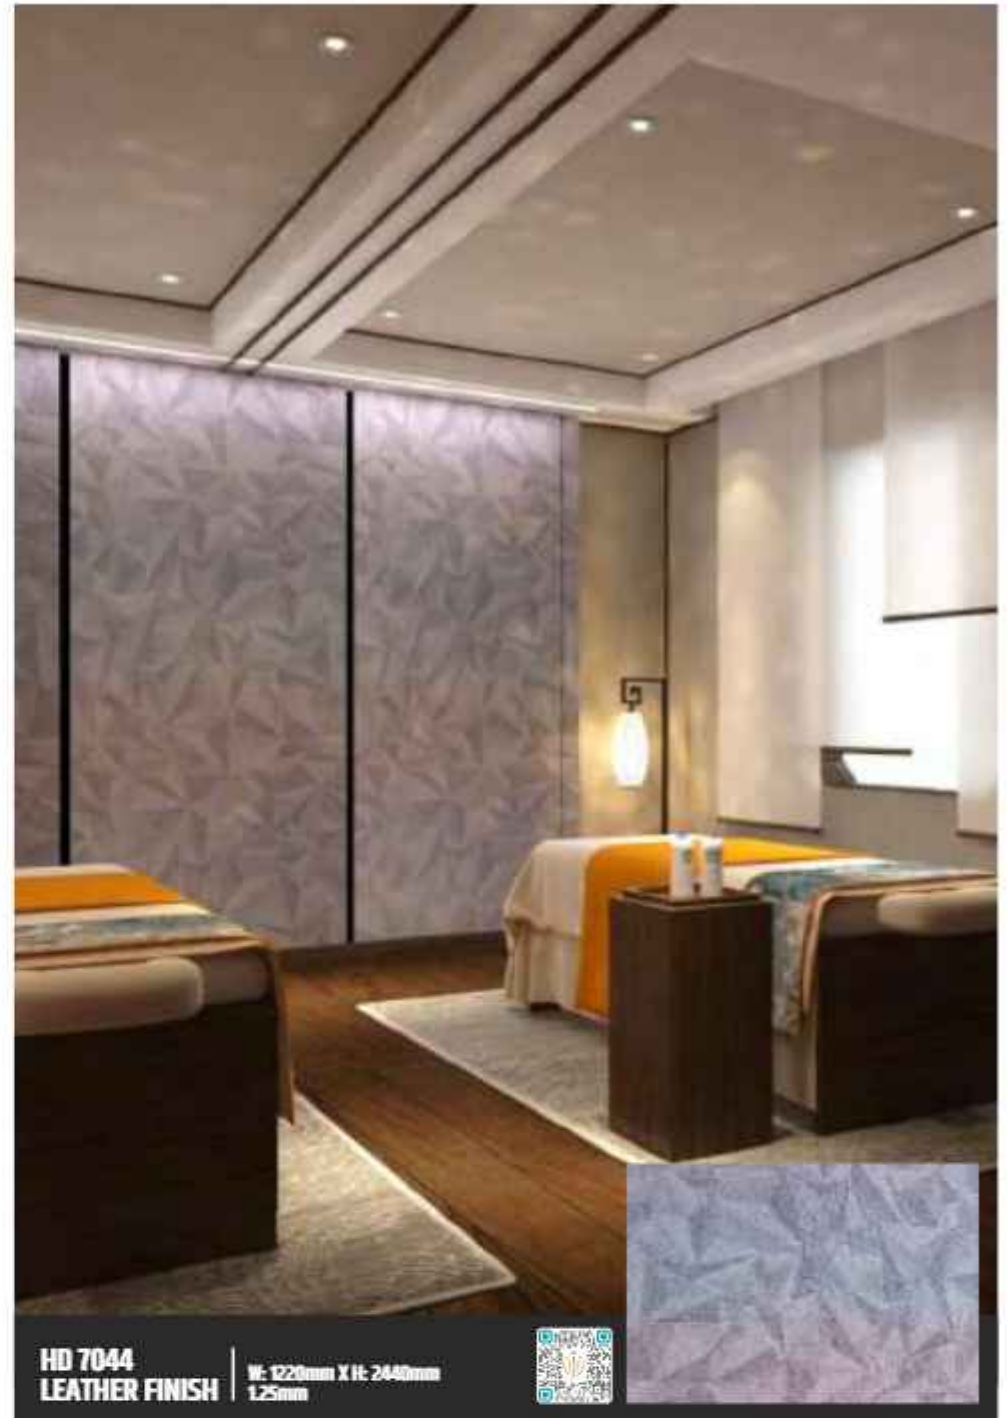

HD 7043
ZERO MATT FINISH | W: 1220mm X H: 2440mm
1.25mm

HD 7041
ZERO MATT FINISH | W: 1220mm X H: 2440mm
1.25mm

HD 7011
DRY MATT FINISH | W: 1220mm X H: 2440mm
1.25mm

HD 7053
OAK FINISH | W: 1220mm X H: 2440mm
1.25mm