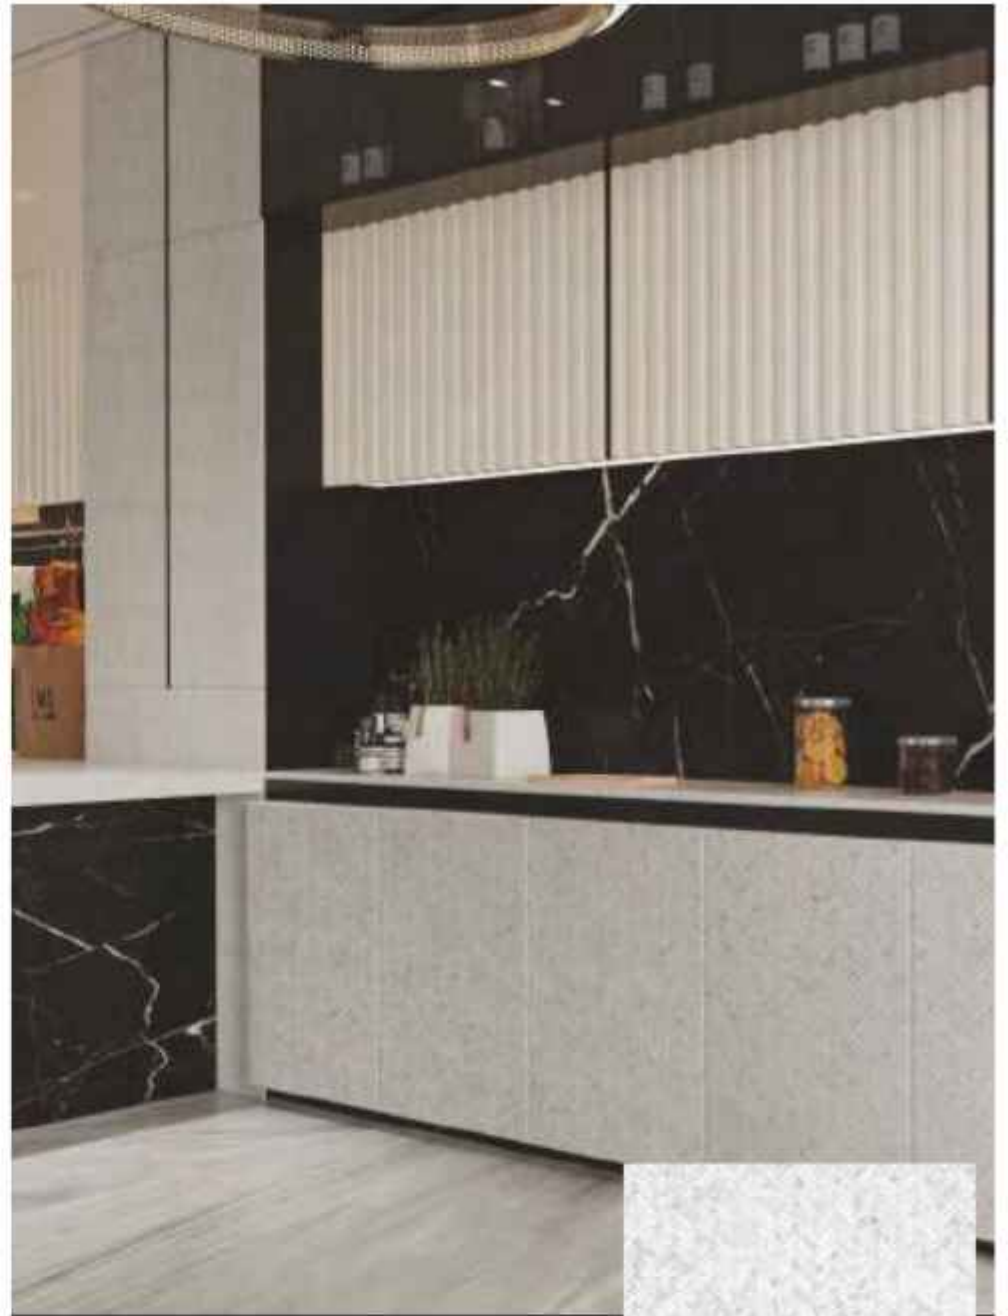

HD 7042
ZERO MATT FINISH | W: 1220mm X H: 2440mm
1.25mm