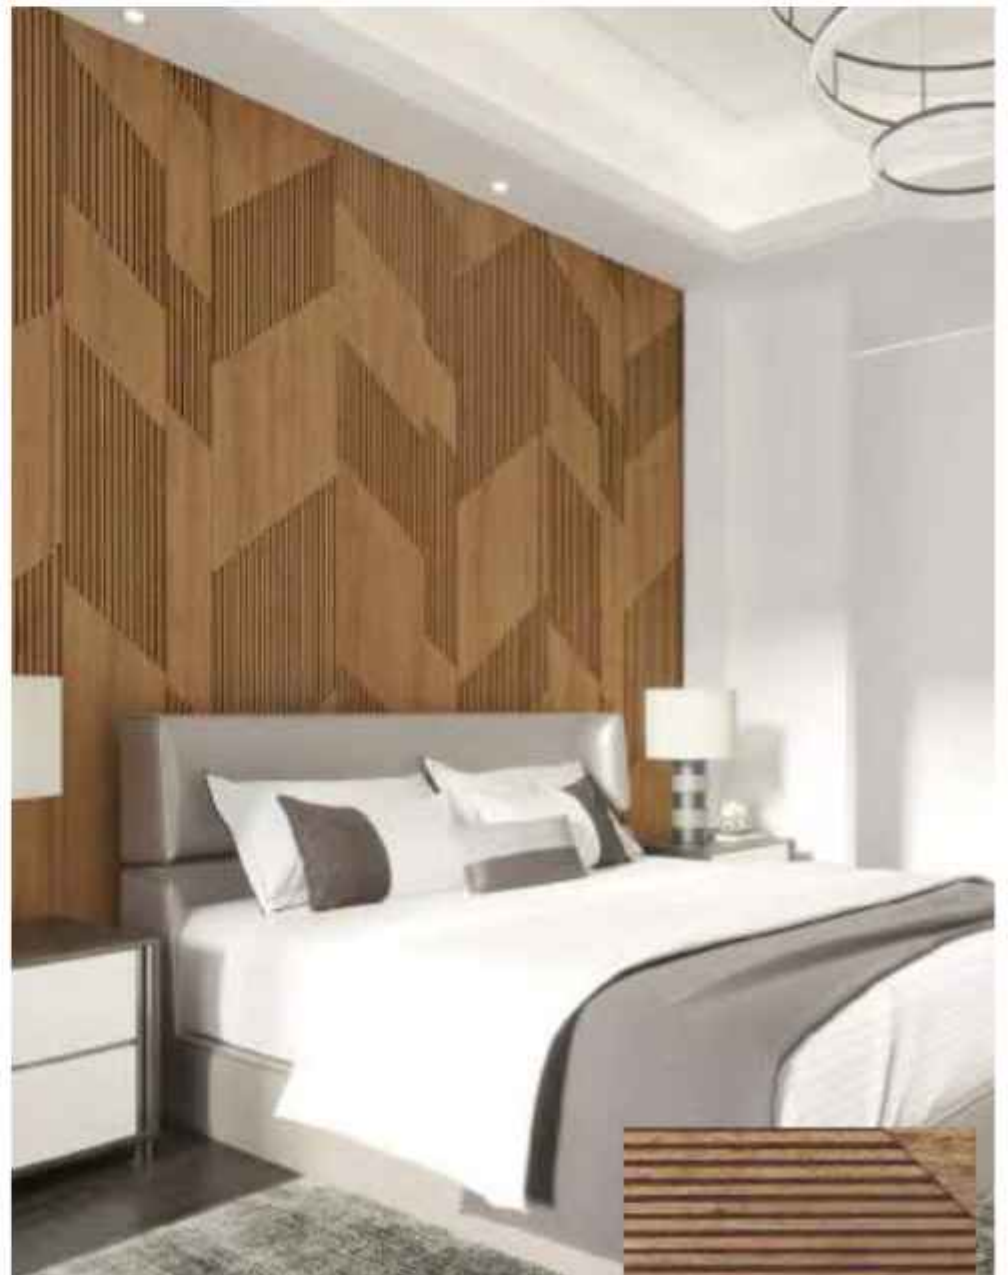

HD 7053
OAK FINISH | W: 1220mm X H: 2440mm
1.25mm