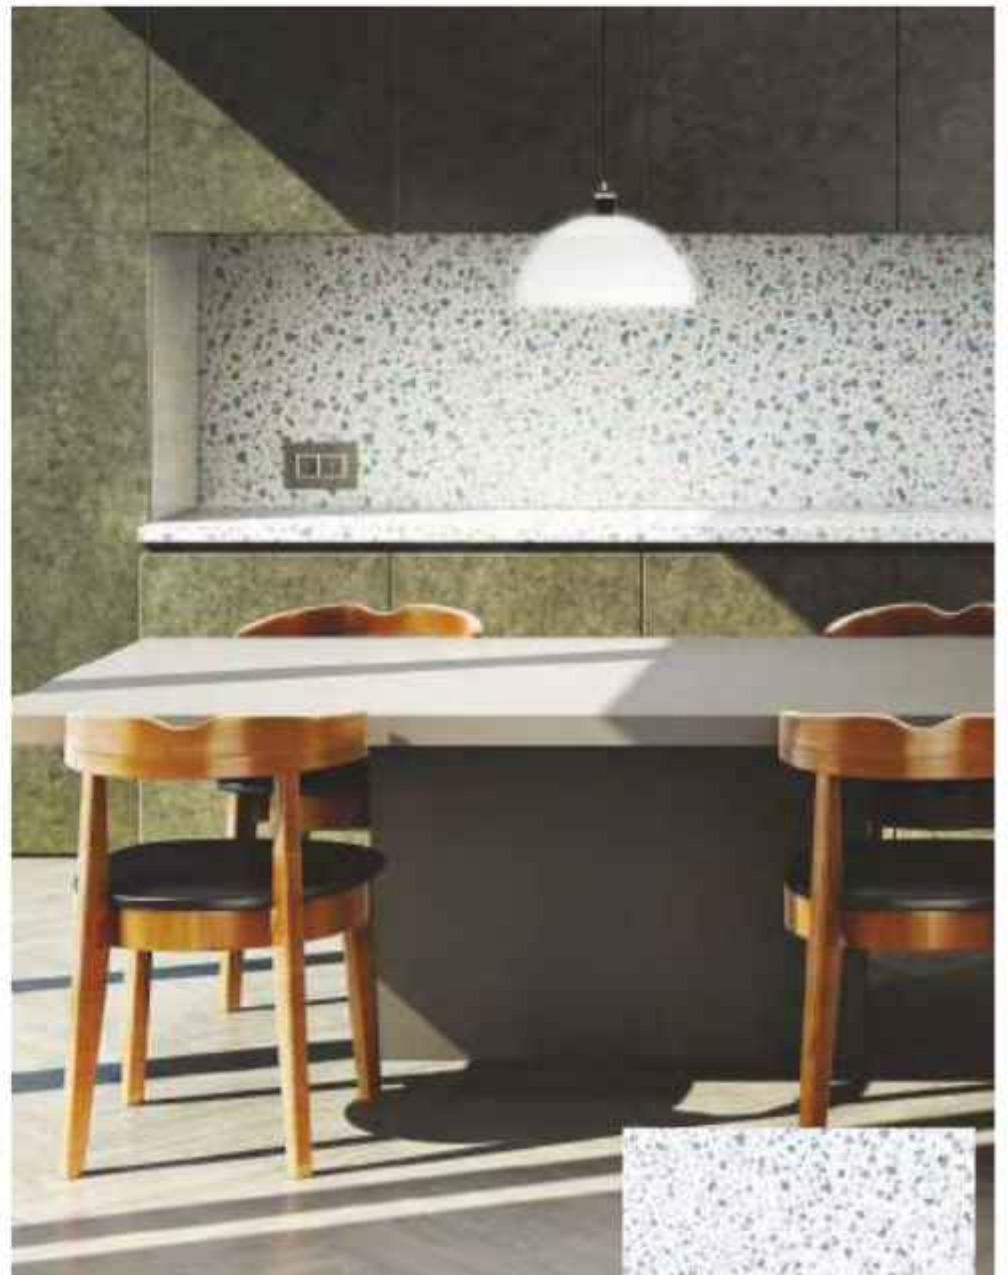

HD 7051
MATT FINISH | W: 1220mm X H: 2440mm
1.25mm

HD 7034
STONE FINISH | W: 1220mm X H: 2440mm
1.25mm

HD 7042
ZERO MATT FINISH | W: 1220mm X H: 2440mm
1.25mm

HD 7040
STONE FINISH | W: 1220mm X H: 2440mm
1.25mm