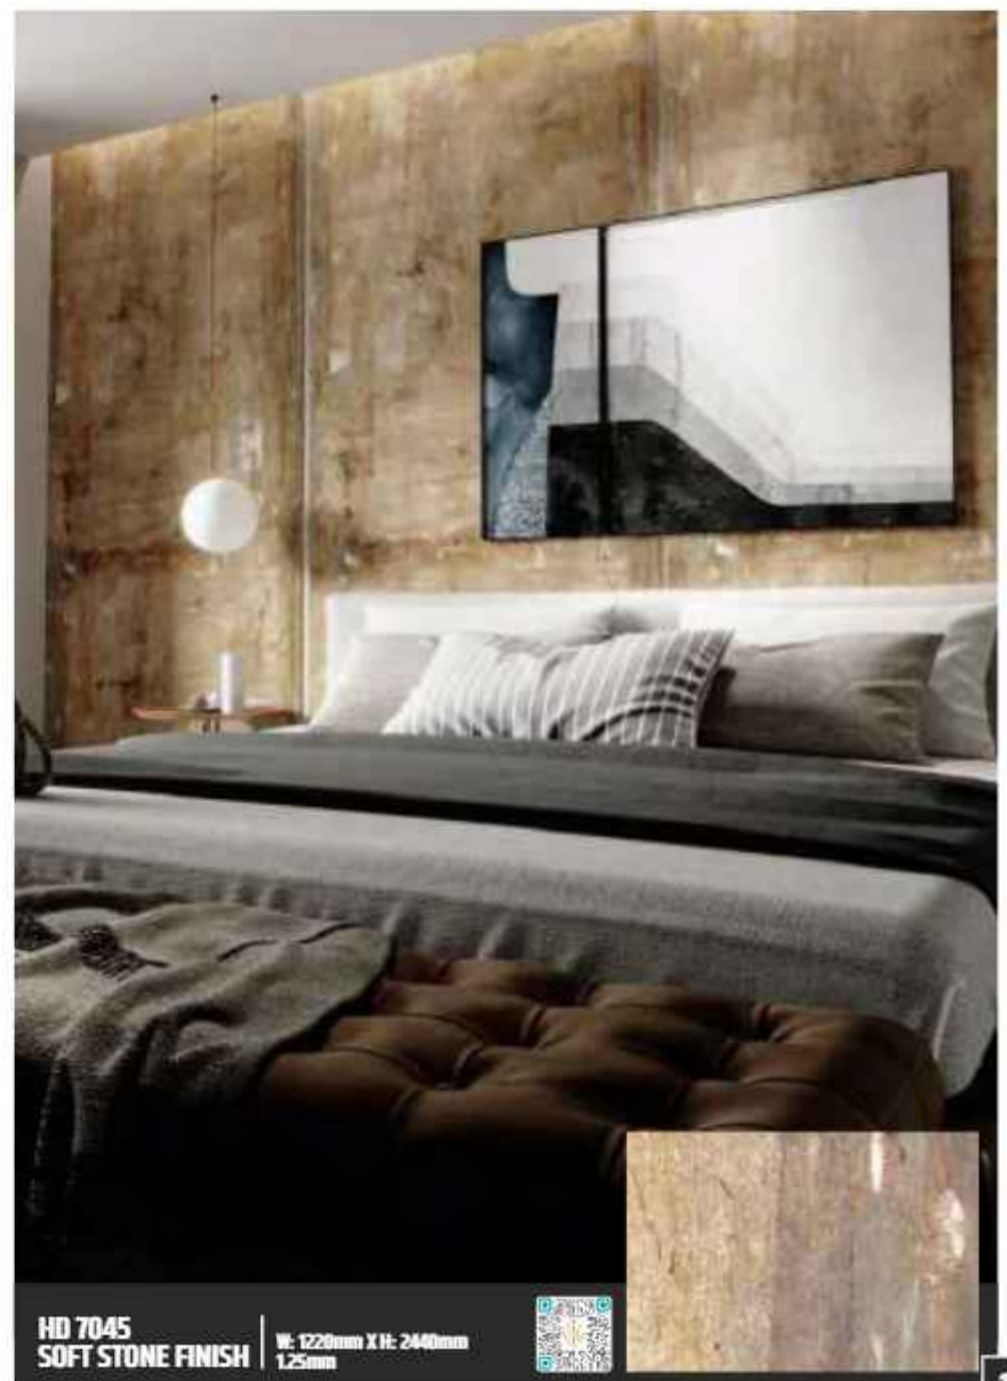

HD 7043
ZERO MATT FINISH | W: 1220mm X H: 2440mm
1.25mm

HD 7041
ZERO MATT FINISH | W: 1220mm X H: 2440mm
1.25mm

HD 7011
DRY MATT FINISH | W: 1220mm X H: 2440mm
1.25mm

HD 7053
OAK FINISH | W: 1220mm X H: 2440mm
1.25mm