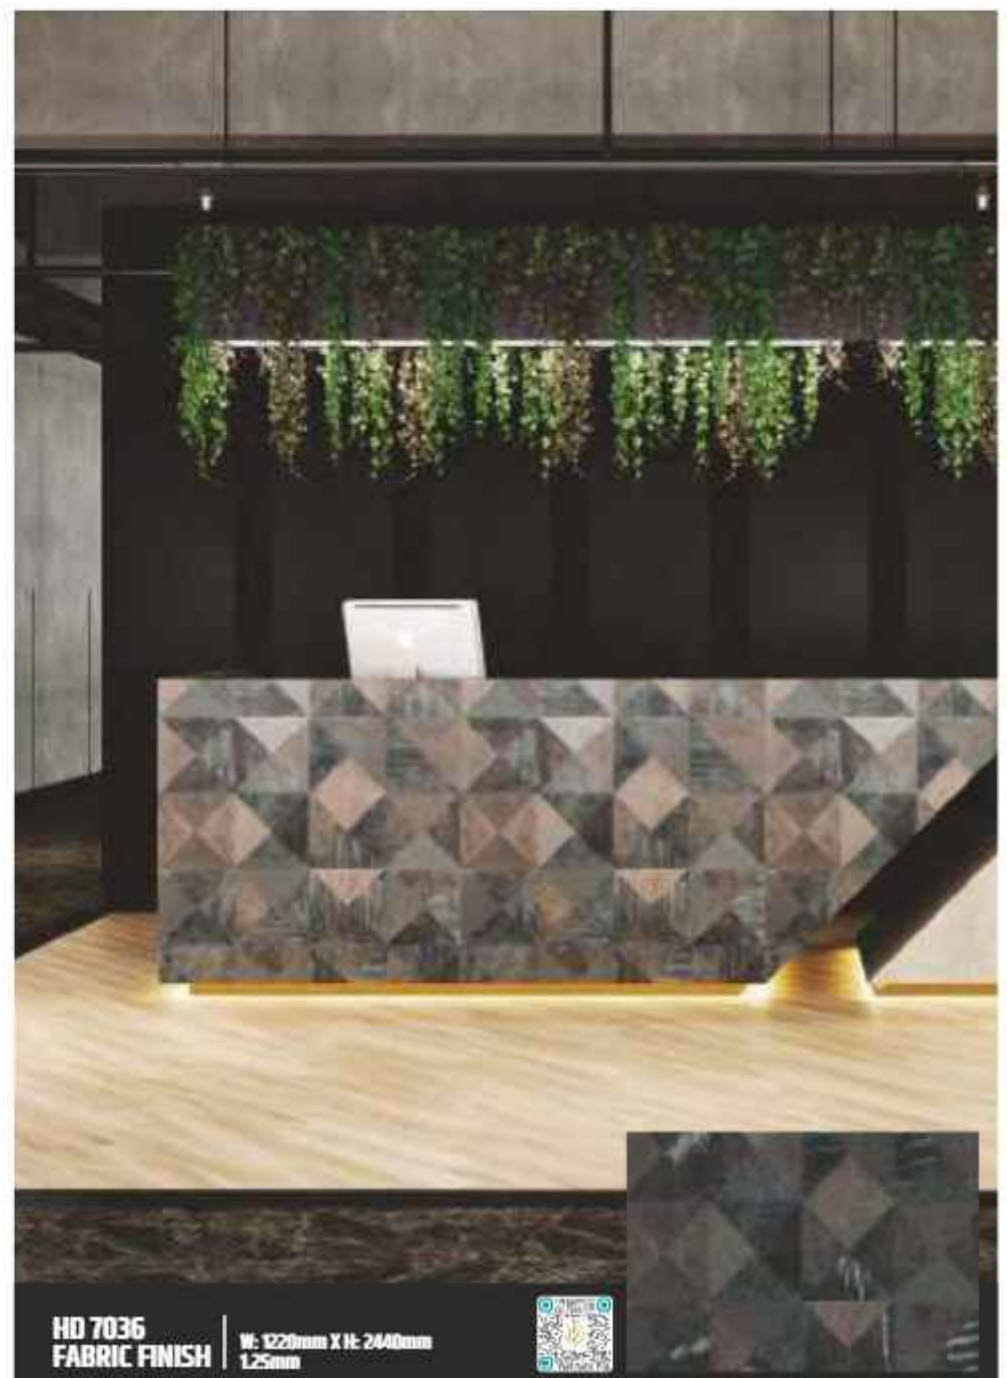

HD 7043
ZERO MATT FINISH | W: 1220mm X H: 2440mm
1.25mm

HD 7041
ZERO MATT FINISH | W: 1220mm X H: 2440mm
1.25mm

HD 7011
DRY MATT FINISH | W: 1220mm X H: 2440mm
1.25mm

HD 7053
OAK FINISH | W: 1220mm X H: 2440mm
1.25mm