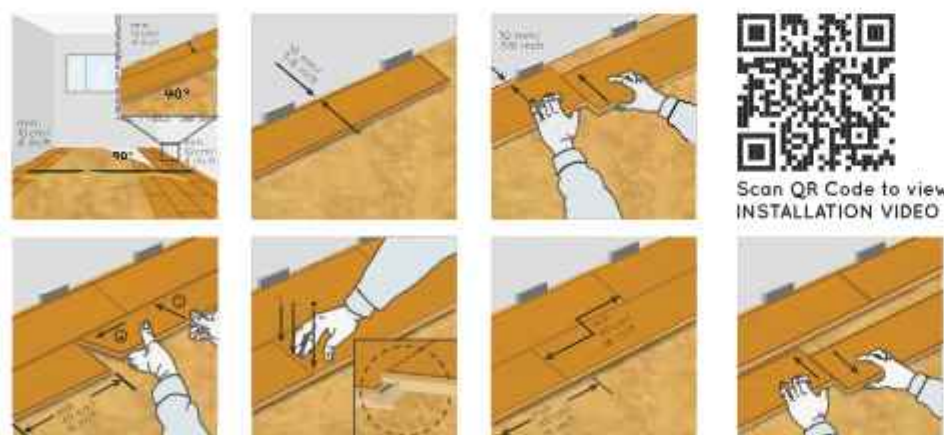

INSTALLATION