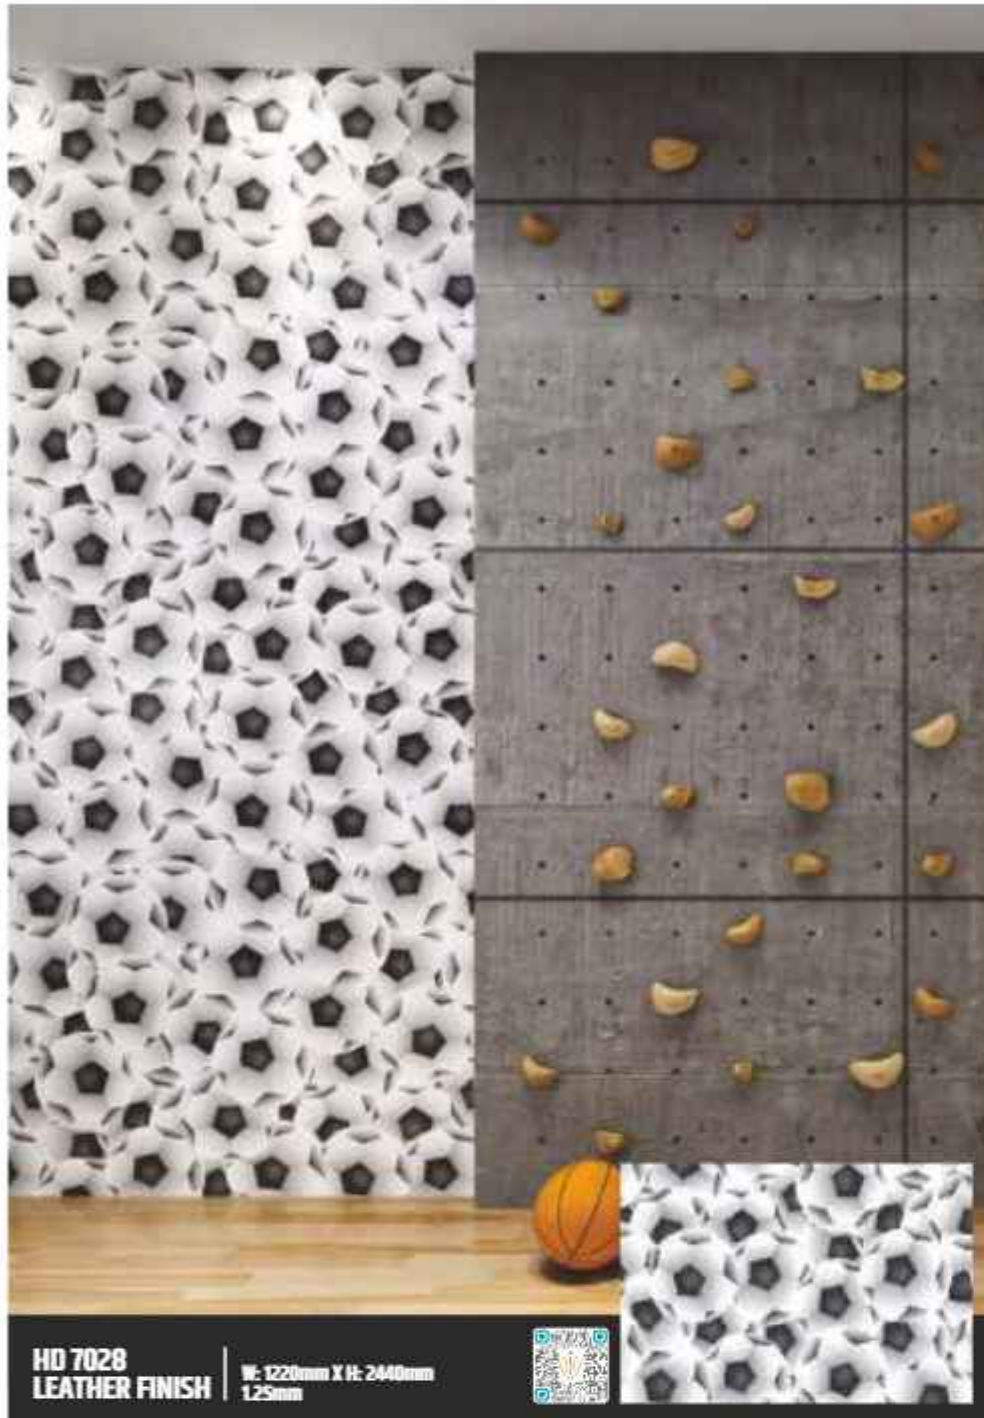

HD 7043
ZERO MATT FINISH | W: 1220mm X H: 2440mm
1.25mm

HD 7041
ZERO MATT FINISH | W: 1220mm X H: 2440mm
1.25mm

HD 7011
DRY MATT FINISH | W: 1220mm X H: 2440mm
1.25mm

HD 7053
OAK FINISH | W: 1220mm X H: 2440mm
1.25mm