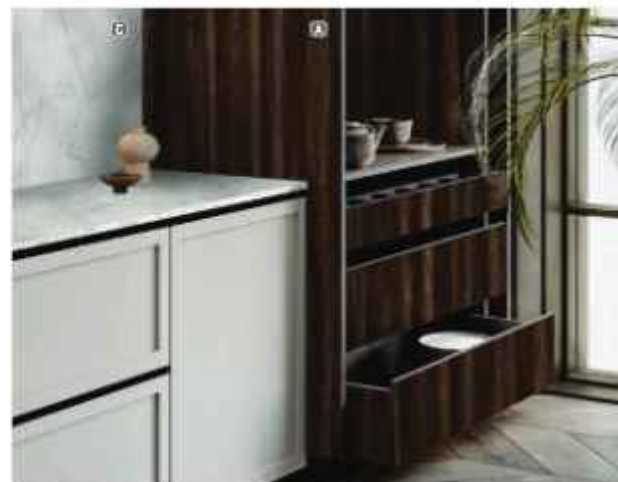

- ❑ 9665 Avalon Wood Light
  Page : 22
- ❑ 9667 Avalon Wood Dark
  Page : 22