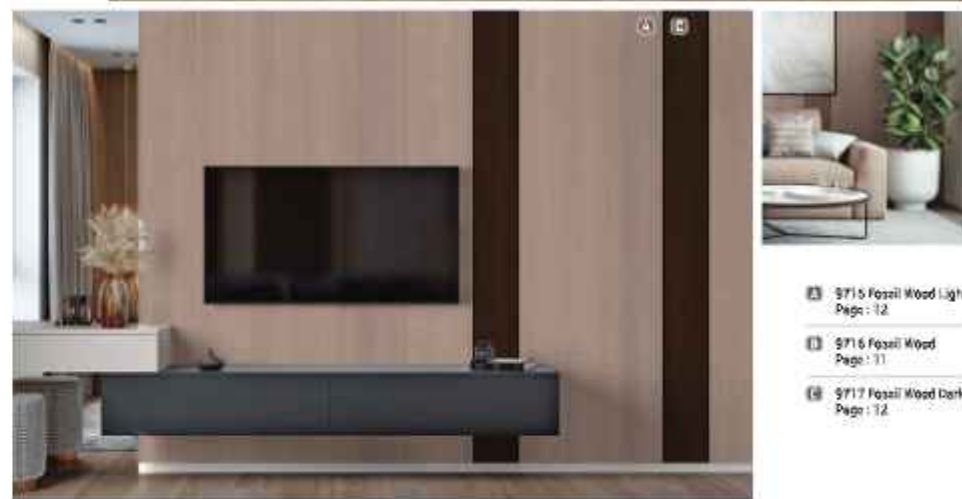

- **5718** Spacern Wood Light
  Page : 10
- **5719** Spacern Wood
  Page : 9
- **5720** Spacern Wood Dark
  Page : 10

- **5715** Fossil Wood Light
  Page : 12
- **5716** Fossil Wood
  Page : 11
- **5717** Fossil Wood Dark
  Page : 12