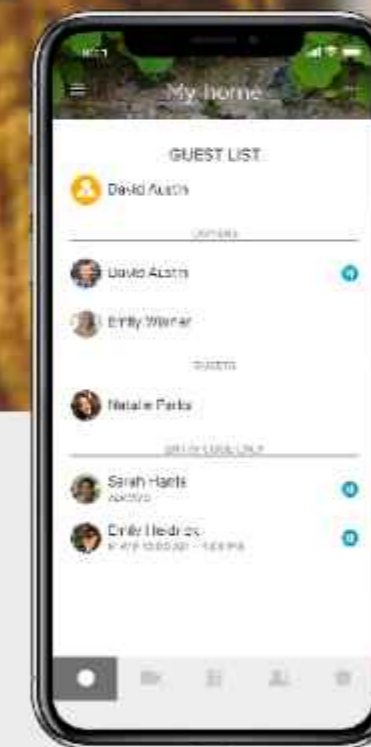

Guest access

Grant unlimited virtual keys valid for a few weeks, a few hours, or a few minutes. Never worry about lost or stolen keys again.