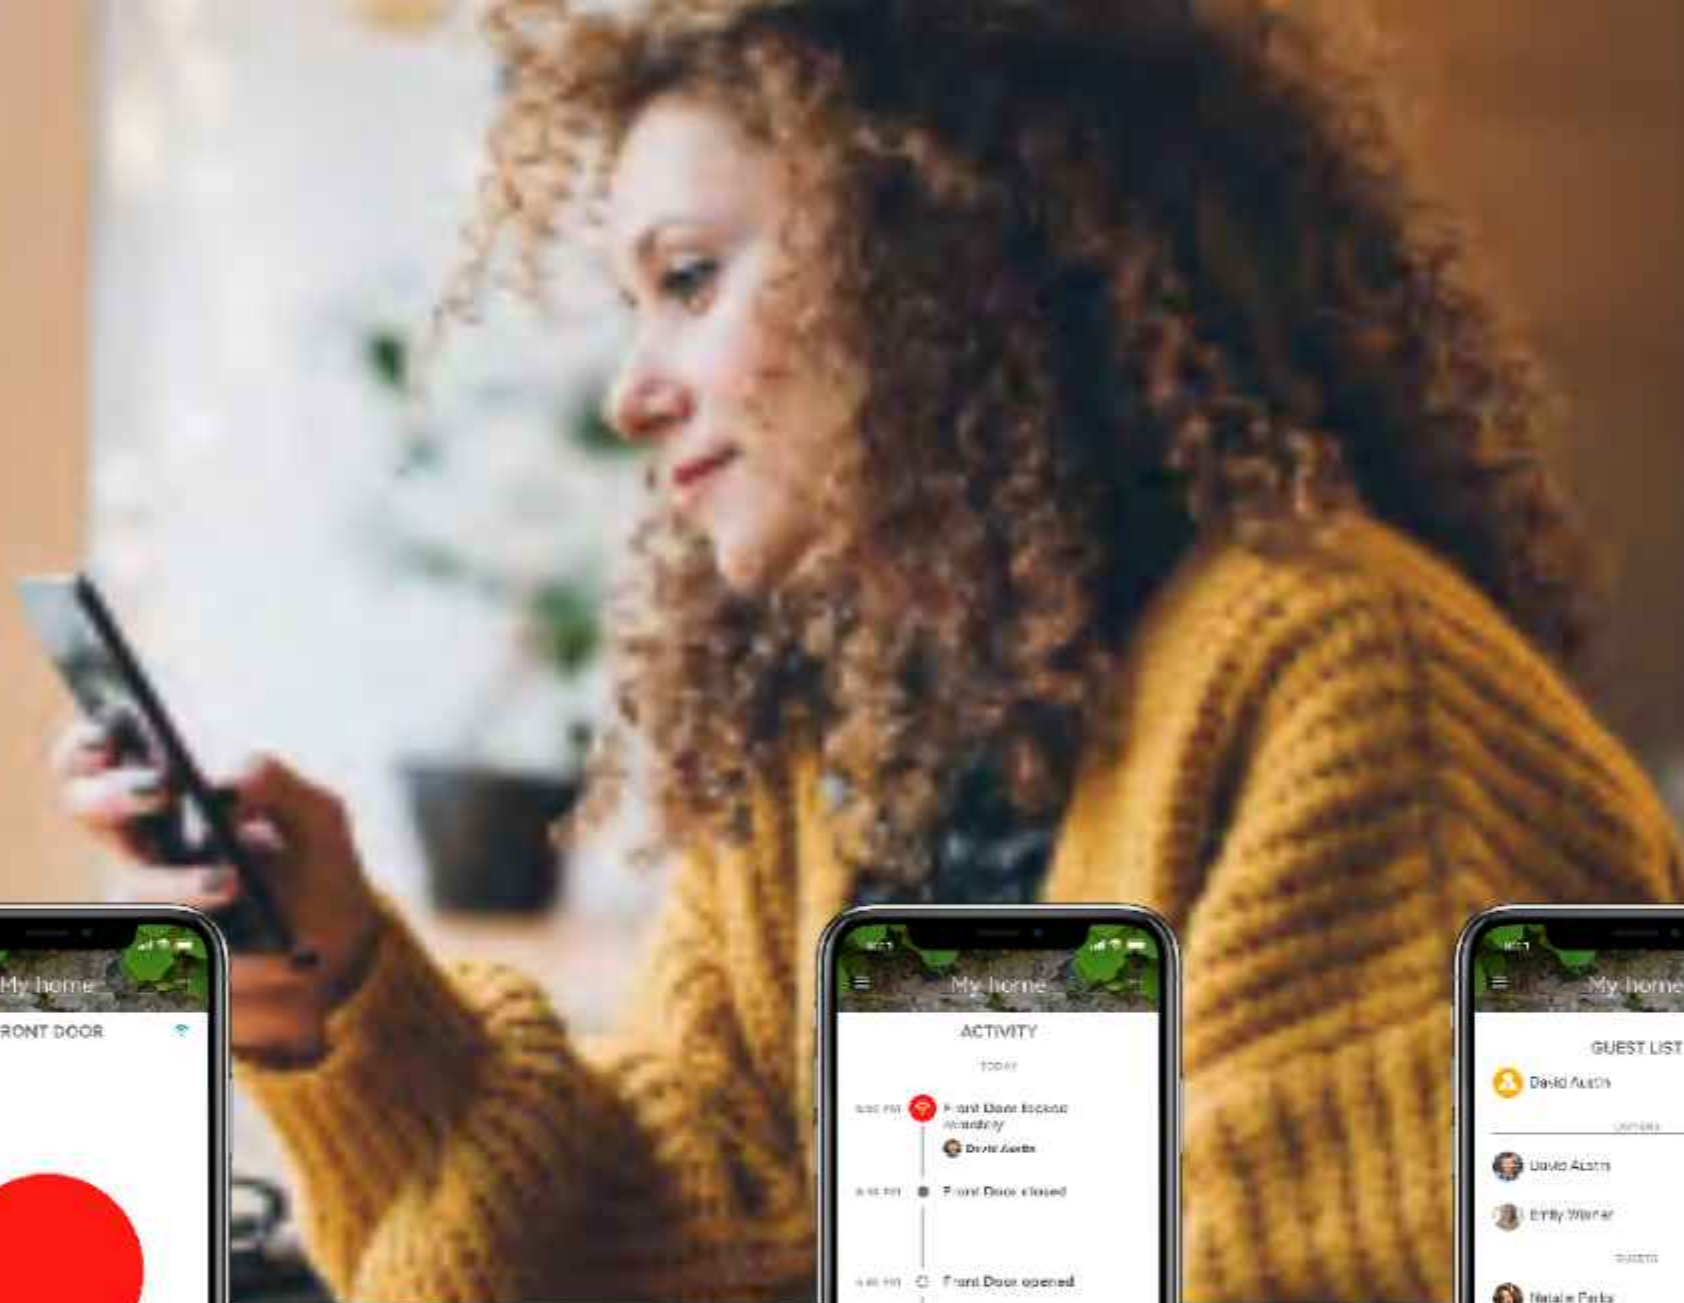

For a seamless home security experience.

The Yale Home app enables you to connect and control all your Yale smart security devices (Yale Smart Locks, Yale Smart Alarm, Yale Smart Storage solutions and Yale Smart Gate and Garage Opener) from a single app.

*Coming soon

The Yale Home app functionalities

App control

Lock and unlock your door from your app, anywhere in the world.

DoorSense™ technology

The lock will check the status of the door and tell you if your door is securely closed and locked.

Activity monitoring

See who comes and when with the Activity Feed. Check who unlocked the door and if or when it was actually opened. Set-up alerts to notify when specific people arrive home.

Guest access