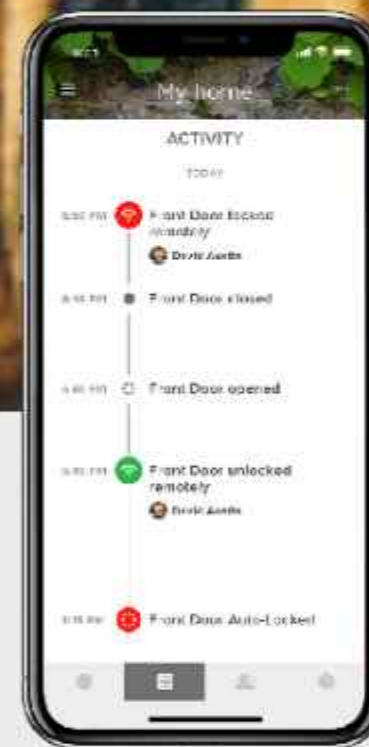

For a seamless home security experience.

The Yale Home app enables you to connect and control all your Yale smart security devices (Yale Smart Locks, Yale Smart Alarm, Yale Smart Storage solutions and Yale Smart Gate and Garage Opener) from a single app.

*Coming soon

The Yale Home app functionalities

App control

Lock and unlock your door from your app, anywhere in the world.

DoorSense™ technology

The lock will check the status of the door and tell you if your door is securely closed and locked.

Activity monitoring

See who comes and when with the Activity Feed. Check who unlocked the door and if or when it was actually opened. Set-up alerts to notify when specific people arrive home.

Guest access

Grant unlimited virtual keys valid for a few weeks, a few hours, or a few minutes. Never worry about lost or stolen keys again.

Smart together

Connect your Smart Lock with leading smart home systems, voice assistants and holiday rental platforms for effortless lock control and access management.