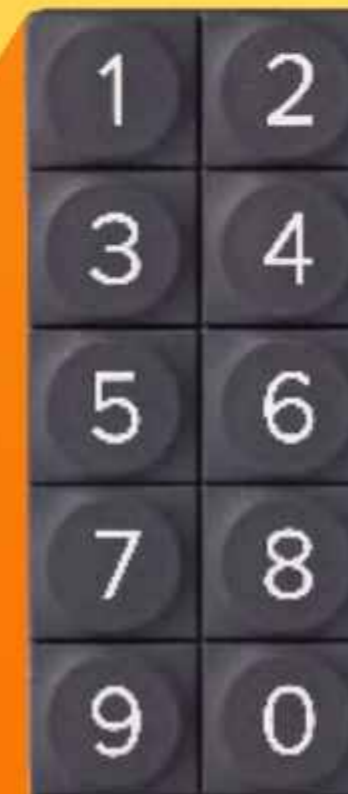

Enjoy peace of mind

Rest assured that you can still unlock your door, even if you run out of battery on your phone or if you lose your smartphone or keys.