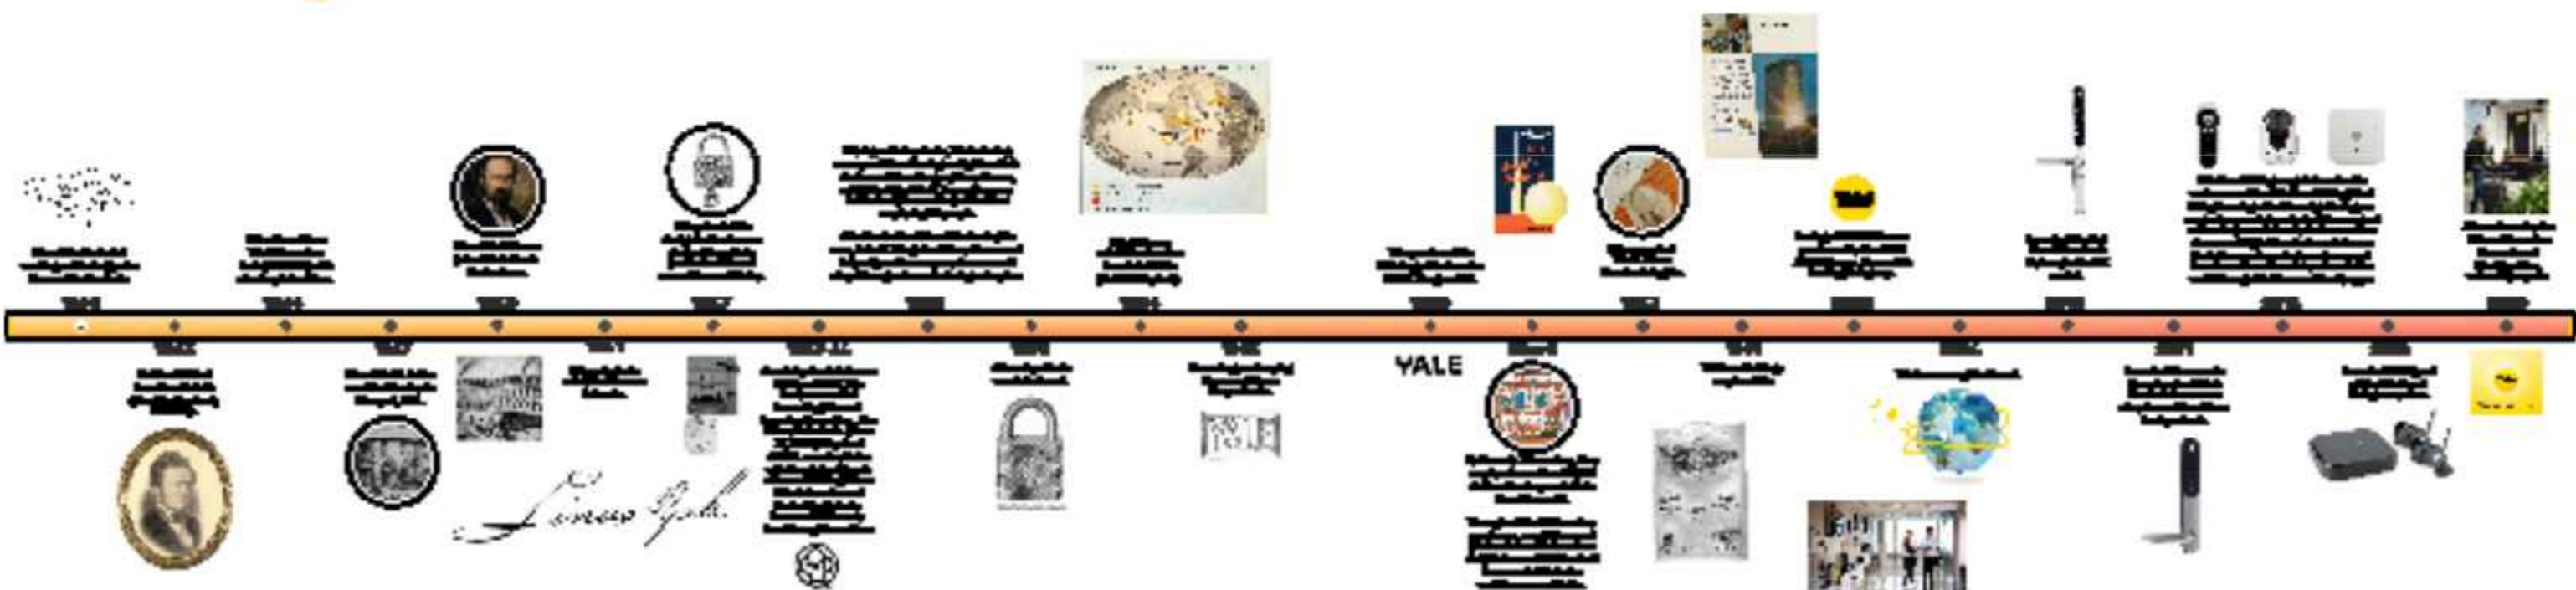

Linus Yale Junior and his colleague, Henry Towne, established the Yale & Towne Company in Stamford, Connecticut in 1868. By the early 20th Century, they employed more than 12,000 people and had expanded globally. Even today, the pin-tumbler lock by Linus Yale Junior is the most widely used type of door lock in the world.

Part of ASSA ABLOY Group since 2000, Yale is the leading residential brand of the Group.

Beside the world's most widely used type of door lock, Yale has produced numerous other innovative products such as digital door and cabinet locks, alarms, safes, doors, windows, access systems and hardware for doors and windows.

Yale is the brand behind locks of every design and function in over 125 countries.

All over the world, we're trusted to make homes secure and people feel secure, too.

Trusted every day since 1840

Yale is trusted by millions of people every day to keep what's important to them safe.

Our innovations have protected their homes, families and belongings for over 180 years. We have expanded from being a leader in mechanical lock engineering to innovating connected smart locks and homes.

Because we always make every effort to push the boundaries in a changing world.

We were there for your grandparents (and probably theirs) and we'll be there for your children.

Today, and every day to come.