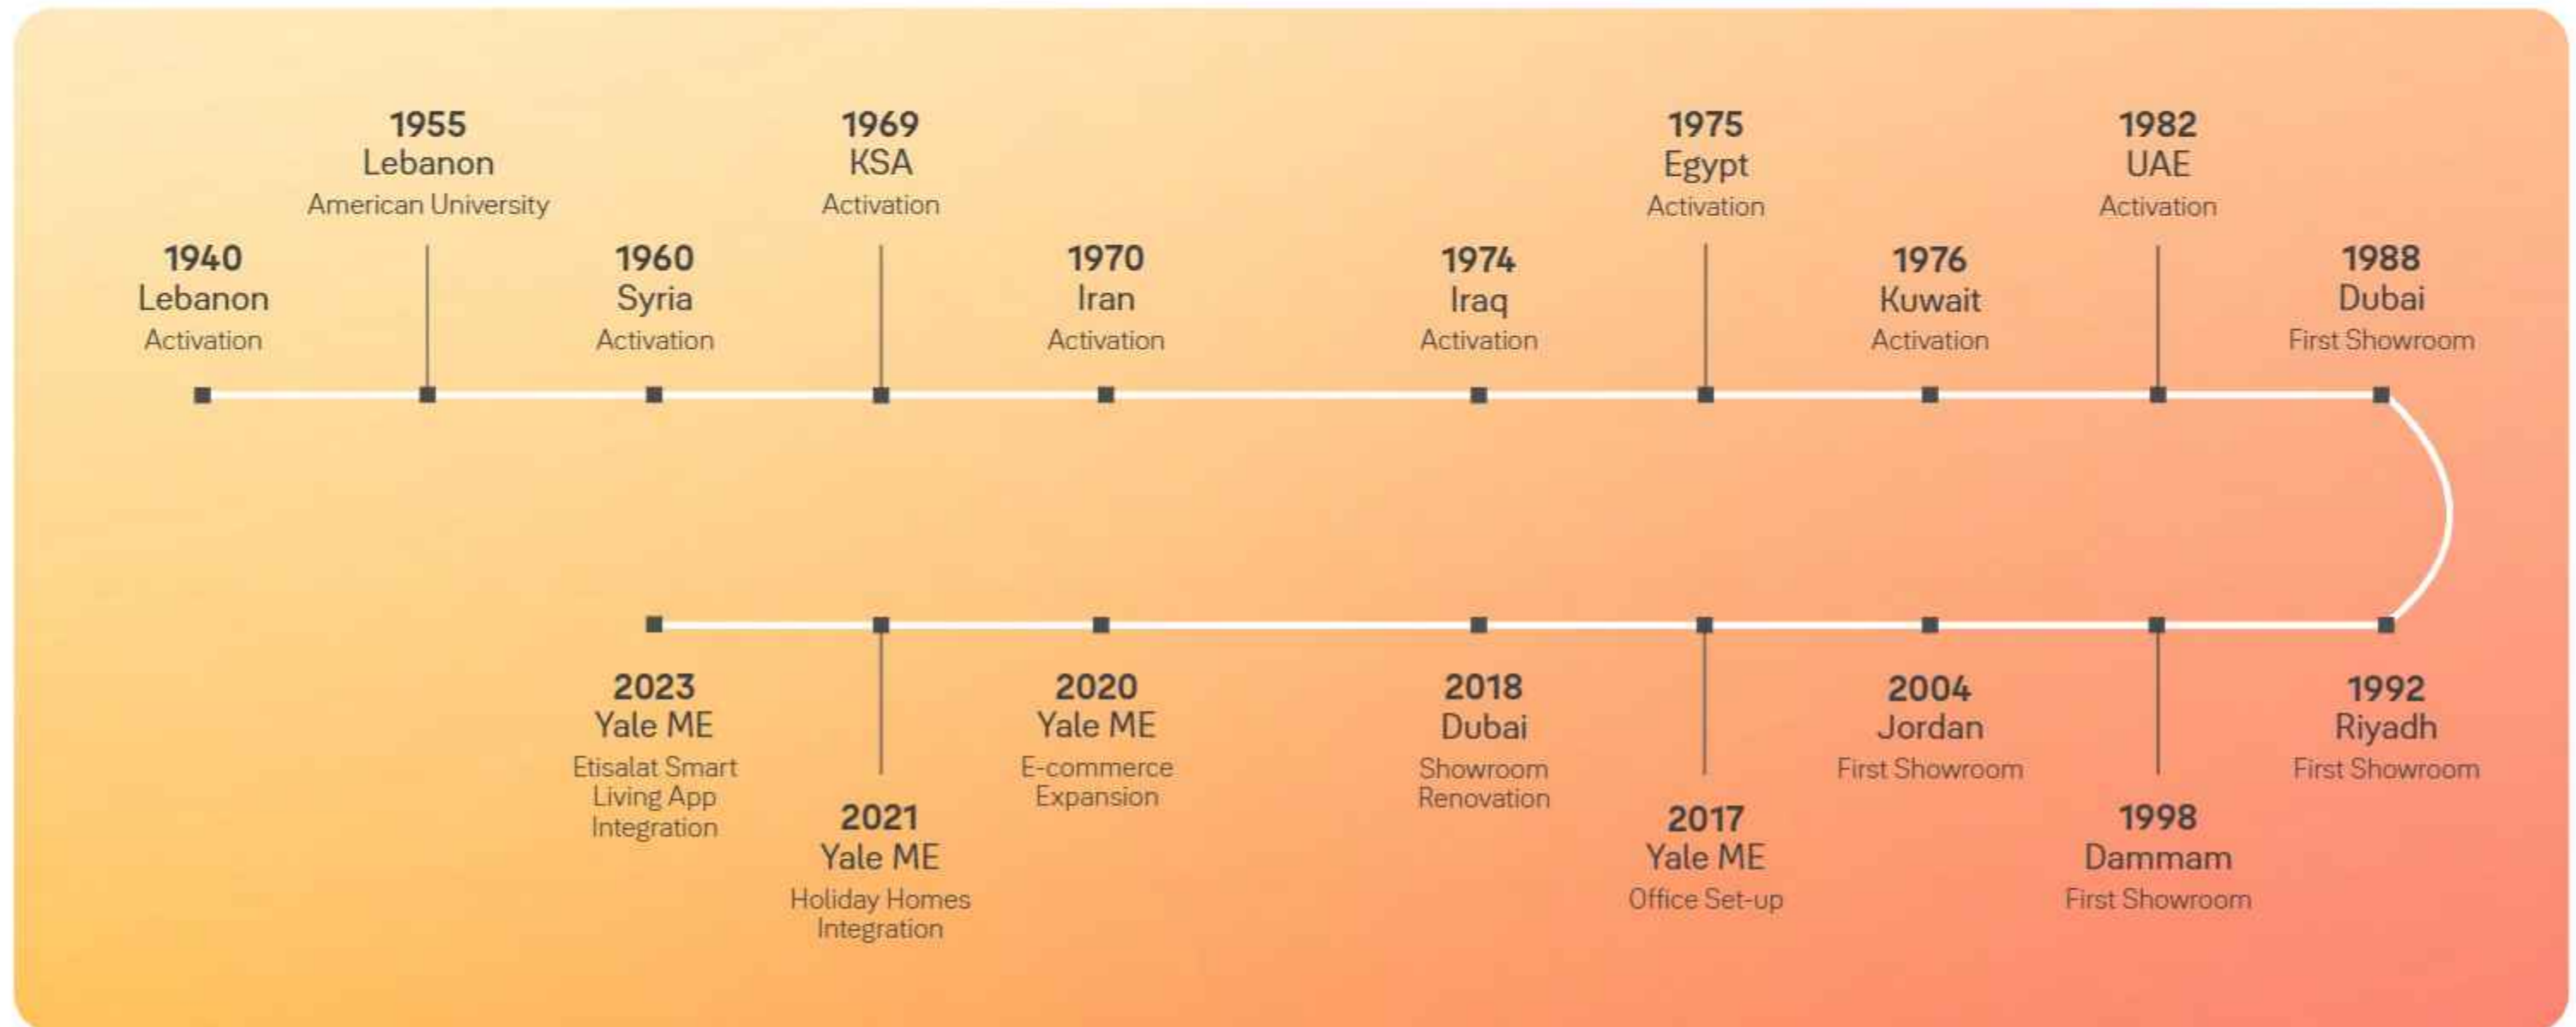

Yale in the Middle East

Yale Middle East is the market leader in residential security solutions and offers an extensive range of products catering to the varied demands of the market. The products are handpicked from millions of product combinations globally, ranging from mechanical locks, smart products like alarms and cameras to door solutions and connected smart locks; and adapted to meet the diverse needs of consumers across the Middle East region.

Yale first set foot in the Middle East with Lebanon in 1940, and today, has physical presence in 14 countries through some of the region's top distributors, and online presence with key ecommerce accounts.

Yale Middle East not only offers its customers high quality products, but also ensures they enjoy an excellent after-sales experience. With an expert team of professionals trained on the latest products and technology, and a warranty period of 1-10 years across its products, Yale aims to instill trust and a sense of security for its consumers across the region, as these values are at the core of what we do.

Our customer care team is available for installation services and technical support - please call our toll free number 800 YALE (9253) or scan the QR code below to book your installation online.