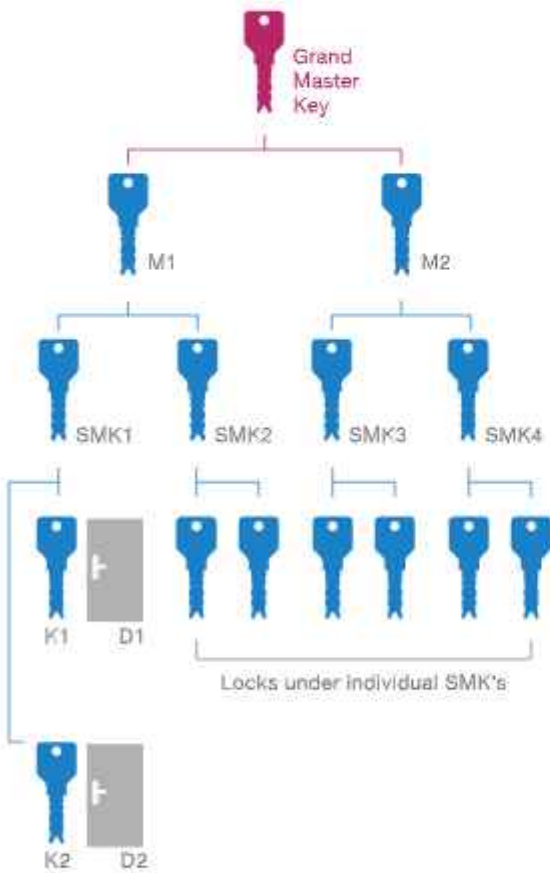

Master Key Arrangement

- The system consists of locks which are fitted on various application areas (D1, D2 ...)
- Each key is operated by an individually assigned key (K1, K2 ...) previously referred to as change key.
- The Master Key supersedes all these change keys and can be used to open all these locks in the system.

Examples:

Floor wise Master Key System

Grand Master Key Arrangement

- It is a group of small Master Key systems operable by one Grand Master Key. The Grand Master Key operates all the locks in the entire system. Each lock is operated individually by a separate key.

Examples:

Floor wise Master Key & Grand Master Key for the entire building (even across buildings)

Great Grand Master Key Arrangement

- Great Grand Master Key is a group of some Grand Master Key systems operable by one Great Grand Master Key. This key operates all the locks in the entire system.