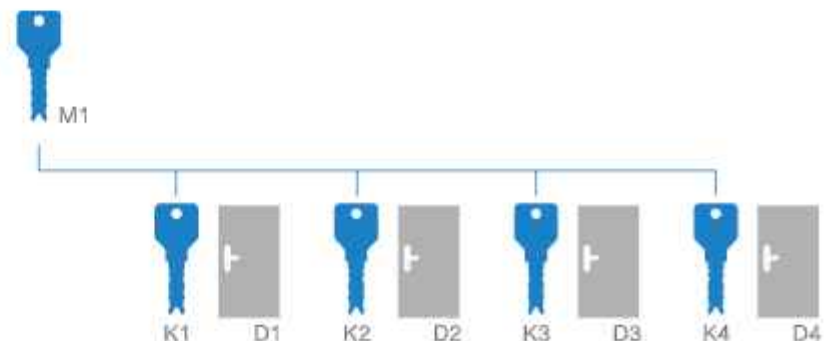

Master Key Arrangement

- The system consists of locks which are fitted on various application areas (D1, D2 ...)
- Each key is operated by an individually assigned key (K1, K2 ...) previously referred to as change key.
- The Master Key supersedes all these change keys and can be used to open all these locks in the system.

Examples:

Floor wise Master Key System