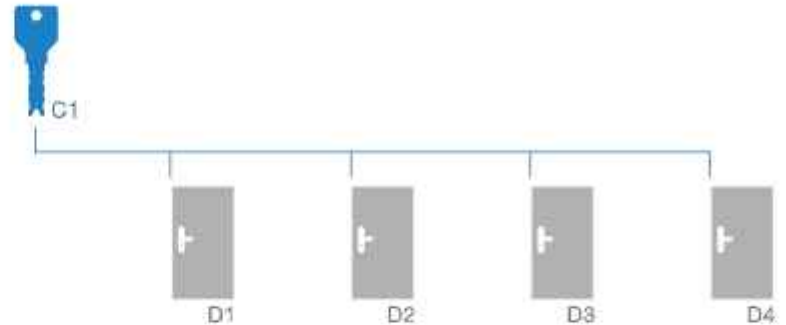

Common Key System

It is a set of identical locks operable by the same key.

Examples:

Toilets, Ducts, Service rooms