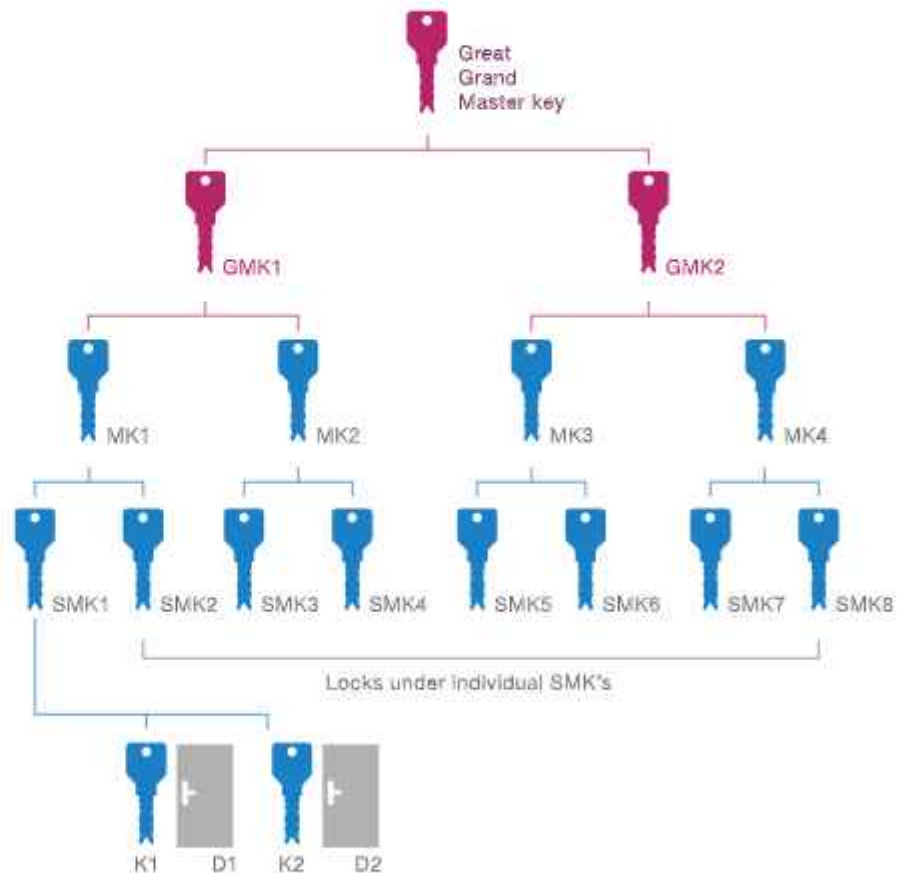

Master Key Arrangement

- The system consists of locks which are fitted on various application areas (D1, D2 ...)
- Each key is operated by an individually assigned key (K1, K2 ...) previously referred to as change key.
- The Master Key supersedes all these change keys and can be used to open all these locks in the system.

Examples:

Floor wise Master Key System

Grand Master Key Arrangement

- It is a group of small Master Key systems operable by one Grand Master Key. The Grand Master Key operates all the locks in the entire system. Each lock is operated individually by a separate key.

Examples:

Floor wise Master Key & Grand Master Key for the entire building (even across buildings)

Great Grand Master Key Arrangement

- Great Grand Master Key is a group of some Grand Master Key systems operable by one Great Grand Master Key. This key operates all the locks in the entire system.

Examples:

Floor wise Master Key & Grand Master Key for the building & GGMK for the entire project.

Standards & Approvals

We have the certificates for the following standards & accreditations:

■ TUV

■ Products are tested to certificate of conformity: